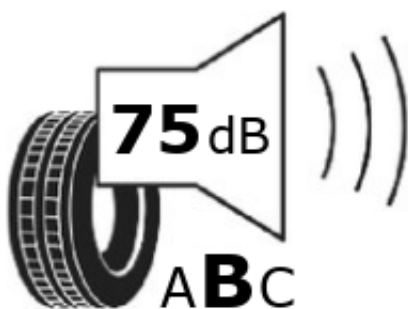

ENERG ⚡

BF-Goodrich

86474

275/55R20 115 S

C1

A

B

C

D

E

E

A

B

C

D

E

B

2020/740